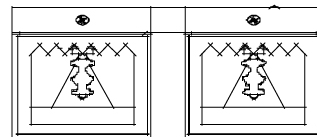

PROJECT _____
TYPE _____
SPECIFIER _____
QUANTITY _____
DATE _____

DAU DOUBLE SURFACE

D93095- : D93095-WHI

base number

1. To build a product code in our configurator select the specify button on the base model # product page
2. To build a manual product code on this datasheet choose from the options listed below in blue font and add the suffix to the base model #

GENERAL

Series: Dau _____
Subseries: Dau Double _____
Partner: Milan _____
Division: Design _____
Installation: Surface _____
Product Type: Wall Surface _____
Mounting Location: Wall _____
Light Distribution: Direct / Indirect _____

PHYSICAL

Shape: Rectangle _____
Length (mm): 180 _____
Length (in): 7 1/16 _____
Height (mm): 80 _____
Depth (mm): 101 _____
Height (in): 3 1/8 _____
Depth (in): 4 _____
Extension (mm): 101 _____
Extension (in): 4 _____
Weight (kg): 1.4 _____
Weight (lbs): 2.999 _____
Fixture Material: Extruded Aluminum _____

ELECTRICAL

Number of Lamps: 2 _____
Lamp Type: LED Retrofit _____
Lamp Shape: T4 _____
Bulb Included: Bulb Not Included _____
Total Output Wattage (W): 7 _____
Max. Wattage Per Lamp (W): 3.5 _____
Lamp Base: G9 _____
Input Voltage (V): 120Vac Direct Line _____

LED

OPTICAL

RATINGS AND CERTIFICATIONS

Certified By: CSA Certified to UL and CSA Standards _____
IP rating: IP20 _____