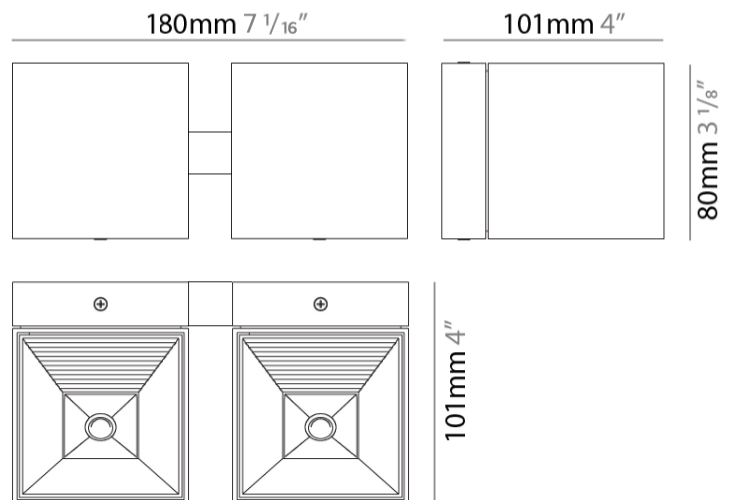

108mm (4 1/4")
108mm (4 1/4")
J-Box cover plate Included