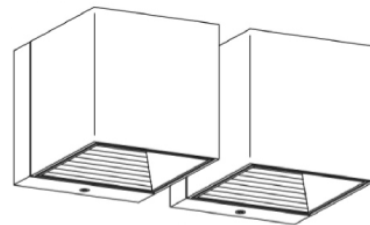

PROJECT	_____
TYPE	_____
SPECIFIER	_____
QUANTITY	_____
DATE	_____

DAU 2 LIGHT LINEAR SURFACE

D93241-

base number   Finish
Options

1. To build a product code in our configurator select the specify button on the base model # product page
2. To build a manual product code on this datasheet choose from the options listed below in blue font and add the suffix to the base model #

GENERAL

Series: Dau
Subseries: Dau 2 light Linear
Partner: Milan
Division: Design
Installation: Surface
Product Type: Wall Surface
Mounting Location: Wall
Light Distribution: Direct / Indirect

PHYSICAL

Shape: Rectangle
Length (mm): 80
Length (in): 3 1/8
Height (mm): 80
Depth (mm): 101
Height (in): 3 1/8
Depth (in): 4
Fixture Finish: [BAL / MWL / BSL](#)
Fixture Material: Extruded Aluminum

ELECTRICAL

Lamp Type: LED
Input Wattage (W): 28
Dimming: Electronic Low Voltage Dimming
Input Voltage (V): 120Vac Direct Line

LED

Number of LEDs: 4
Color Temperature (°K): 3000
Max. Delivered Lumen (lm): 1330
CRI: >90 CRI
Lamp Life (hrs): 50000

OPTICAL

RATINGS AND CERTIFICATIONS

Certified By: Certified for North American Standards
IP rating: IP20