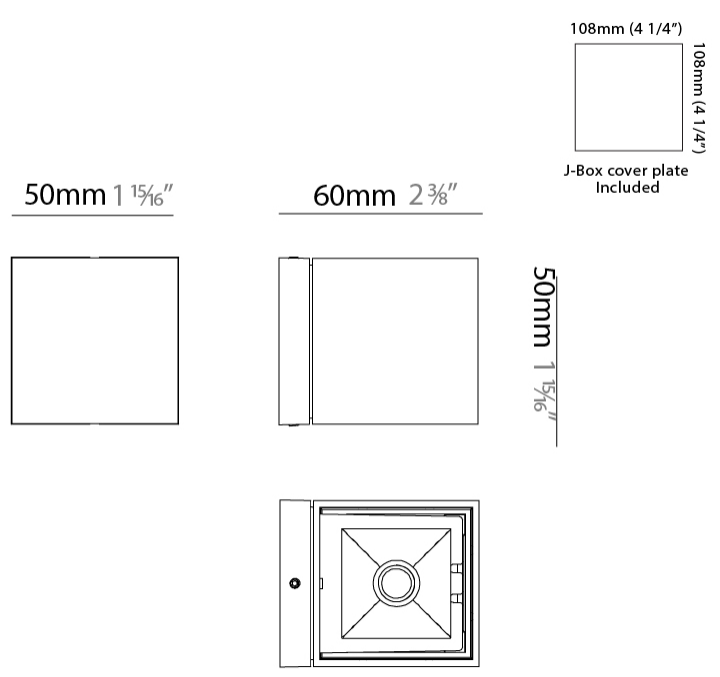

PROJECT	_____
TYPE	_____
SPECIFIER	_____
QUANTITY	_____
DATE	_____

DAU MINI SINGLE SURFACE

D93130R9-

base number _____
Finish Options _____

1. To build a product code in our configurator select the specify button on the base model # product page
2. To build a manual product code on this datasheet choose from the options listed below in blue font and add the suffix to the base model #

GENERAL

Series: Dau _____
Subseries: Dau Mini Single _____
Partner: Milan _____
Division: Design _____
Installation: Surface _____
Product Type: Wall Surface _____
Mounting Location: Wall _____
Light Distribution: Direct / Indirect _____

PHYSICAL

Shape: Cube _____
Length (mm): 50 _____
Length (in): 1 ¹⁵/₁₆ _____
Height (mm): 50 _____
Height (in): 1 ¹⁵/₁₆ _____
Extension (mm): 60 _____
Extension (in): 2 ³/₈ _____
Fixture Finish: CHR / MBL / MWL _____
Fixture Material: Extruded Aluminum _____

ELECTRICAL

Lamp Type: LED _____
Total Output Wattage (W): 10 _____
Dimming: Electronic Low Voltage Dimming _____
Input Voltage (V): 120Vac Direct Line _____

LED

Number of LEDs: 2 _____
Color Temperature (°K): 3000 _____
Max. Delivered Lumen (lm): 1000 _____
CRI: >90 CRI _____

OPTICAL

RATINGS AND CERTIFICATIONS

Certified By: Certified for North American Standards _____
IP rating: IP20 _____