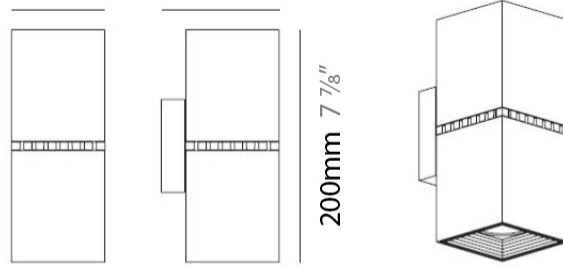

80mm 3 1/8" 101mm 4"