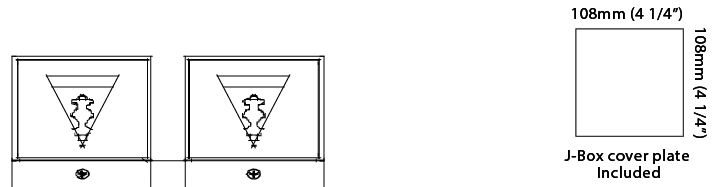

PROJECT _____
TYPE _____
SPECIFIER _____
QUANTITY _____
DATE _____

DAU DOUBLE SURFACE

D93095- : D93095-WHI

base number

1. To build a product code in our configurator select the specify button on the base model # product page
2. To build a manual product code on this datasheet choose from the options listed below in blue font and add the suffix to the base model #

GENERAL

Series: Dau _____
Subseries: Dau Double _____
Partner: Milan _____
Division: Design _____
Installation: Surface _____
Product Type: Wall Surface _____
Mounting Location: Wall _____
Light Distribution: Direct / Indirect _____

PHYSICAL

Shape: Rectangle _____
Length (mm): 180 _____
Length (in): 7 1/16 _____
Height (mm): 80 _____
Depth (mm): 101 _____
Height (in): 3 1/8 _____
Depth (in): 4 _____
Extension (mm): 101 _____
Extension (in): 4 _____
Weight (kg): 1.4 _____
Weight (lbs): 2.999 _____
Fixture Material: Extruded Aluminum _____

ELECTRICAL

Number of Lamps: 2 _____
Lamp Type: LED Retrofit _____
Lamp Shape: T4 _____
Bulb Included: Bulb Not Included _____
Total Output Wattage (W): 7 _____
Max. Wattage Per Lamp (W): 3.5 _____
Lamp Base: G9 _____
Input Voltage (V): 120Vac Direct Line _____

LED

OPTICAL

RATINGS AND CERTIFICATIONS

Certified By: CSA Certified to UL and CSA Standards _____
IP rating: IP20 _____