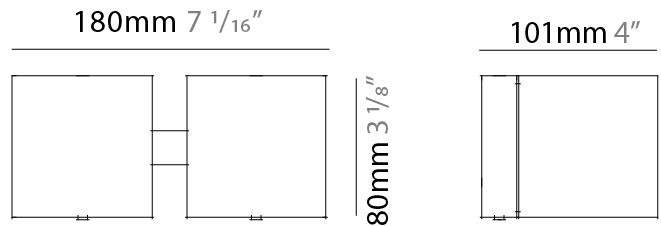

PROJECT _____
TYPE _____
SPECIFIER _____
QUANTITY _____
DATE _____

DAU DOUBLE SURFACE

D93095- : D93095-WHI

base number

1. To build a product code in our configurator select the specify button on the base model # product page
2. To build a manual product code on this datasheet choose from the options listed below in blue font and add the suffix to the base model #

GENERAL

Series: Dau _____
Subseries: Dau Double _____
Partner: Milan _____
Division: Design _____
Installation: Surface _____
Product Type: Wall Surface _____
Mounting Location: Wall _____
Light Distribution: Direct / Indirect _____

PHYSICAL

Shape: Rectangle _____
Length (mm): 180 _____
Length (in): 7 1/16 _____
Height (mm): 80 _____
Depth (mm): 101 _____
Height (in): 3 1/8 _____
Depth (in): 4 _____
Extension (mm): 101 _____
Extension (in): 4 _____
Weight (kg): 1.4 _____
Weight (lbs): 2.999 _____
Fixture Material: Extruded Aluminum _____

ELECTRICAL

Number of Lamps: 2 _____
Lamp Type: LED Retrofit _____
Lamp Shape: T4 _____
Bulb Included: Bulb Not Included _____
Total Output Wattage (W): 7 _____
Max. Wattage Per Lamp (W): 3.5 _____
Lamp Base: G9 _____
Input Voltage (V): 120Vac Direct Line _____

LED

OPTICAL

RATINGS AND CERTIFICATIONS

Certified By: CSA Certified to UL and CSA Standards _____
IP rating: IP20 _____